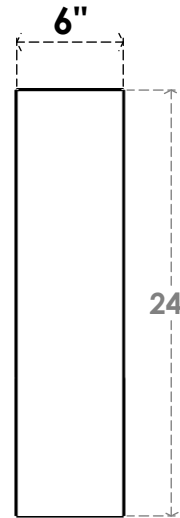

ITEM NUMBER: BRCPC060X18000X24000TRA

6"W X 18"D X 24"H TRADITIONAL ARCHITECTURAL GRADE PVC CLOSED KNEE BRACE

SIDE PROFILE

FRONT PROFILE

ISOMETRIC

EKENA MILLWORK
2300 WEST MAIN ST.
CLARKSVILLE, TX 75426
TOLL FREE: 866-607-0453
WWW.EKENAMILLWORK.COM

NOTES

1. INSTALLATION TO BE COMPLETED IN ACCORDANCE WITH MANUFACTURER'S SPECIFICATIONS.
2. DRAWING MAY NOT BE TO SCALE
3. THIS DRAWING IS INTENDED FOR DESIGN AND PLANNING PURPOSES ONLY.
4. ALL INFORMATION CONTAINED HEREIN WAS CURRENT AT THE TIME OF DEVELOPMENT BUT MUST BE REVIEWED AND APPROVED BY THE PRODUCT MANUFACTURER TO BE CONSIDERED ACCURATE.
5. ARCHITECTURAL GRADE PVC PRODUCTS ARE MADE FROM EXPANDED CELLULAR PVC AND COME NATURALLY WHITE BUT MAY BE PAINTED