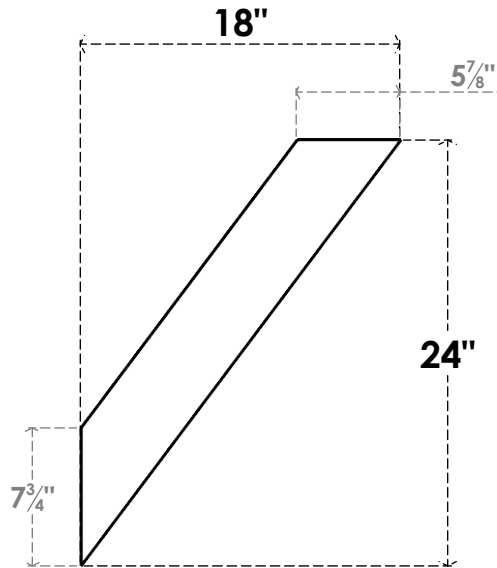

ITEM NUMBER: BRCPC060X18000X24000TRA

6"W X 18"D X 24"H TRADITIONAL ARCHITECTURAL GRADE PVC CLOSED KNEE BRACE

SIDE PROFILE

FRONT PROFILE

ISOMETRIC

EKENA MILLWORK
2300 WEST MAIN ST.
CLARKSVILLE, TX 75426
TOLL FREE: 866-607-0453
WWW.EKENAMILLWORK.COM